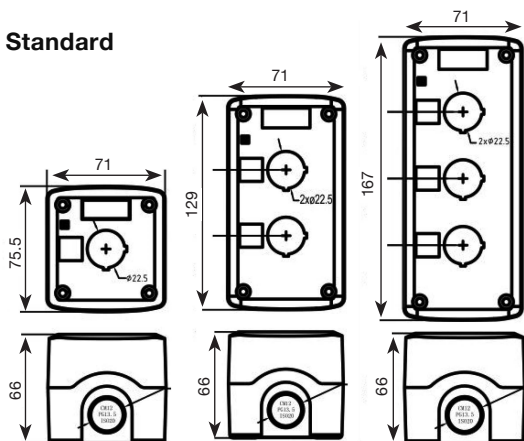

ELECTRICAL ENCLOSURES

Economy Range

- A range of 1, 2 and 3 button enclosures
- Available in standard and compact versions
- All are IP65 rated
- Flame retardant ABS
- Available in yellow and grey as standard
- Can be supplied with or without internal DIN Rail
- Moulded for 22mm control switches

SPECIFICATION

Material	ABS	
Protection class	IP65	
Rated temperature	Operating	-25° to +55°
Standard colours	Box & lid	Grey
	Lid	Yellow

Single Button

TYPE NO.	DIN RAIL VERSION	LID COLOUR	LENGTH	WIDTH	HEIGHT	VERSIONS	KNOCKOUTS
CBCSC1GY	CBCSC1DGY	Grey	76mm	68mm	54mm	Compact	3
CBCSC1YW	CBCSC1DYW	Yellow	76mm	68mm	54mm	Compact	3
CBCSS1GY	-	Grey	76mm	71mm	65.5mm	Standard	3
CBCSS1YW	-	Yellow	76mm	71mm	65.5mm	Standard	3

Two Button

TYPE NO.	DIN RAIL VERSION	LID COLOUR	LENGTH	WIDTH	HEIGHT	VERSIONS	KNOCKOUTS
CBCSC2GY	CBCSC2DGY	Grey	105mm	68mm	54mm	Compact	4
CBCSC2YW	CBCSC2DYW	Yellow	105mm	68mm	54mm	Compact	4
CBCSS2GY	-	Grey	130mm	71mm	65.5mm	Standard	4
CBCSS2YW	-	Yellow	130mm	71mm	65.5mm	Standard	4

Three Button

TYPE NO.	DIN RAIL VERSION	LID COLOUR	LENGTH	WIDTH	HEIGHT	VERSIONS	KNOCKOUTS
CBCSC3GY	CBCSC3DGY	Grey	150mm	68mm	54mm	Compact	4
CBCSC3YW	CBCSC3DYW	Yellow	150mm	68mm	54mm	Compact	4
CBCSS3GY	-	Grey	170mm	71mm	65.5mm	Standard	4
CBCSS3YW	-	Yellow	170mm	71mm	65.5mm	Standard	4

Standard

Compact

UNIVERSAL ENCLOSURES

HAND HELD CASES

HEAVY DUTY ENCLOSURES

DIN RAIL ENCLOSURES

INTERFACE SUPPORTS

ELECTRICAL ENCLOSURES

DIECAST & METAL ENCLOSURES

DESKTOP & INSTRUMENT CASES

MULTI-PURPOSE & POTTING BOXES

19" ENCLOSURES

19" CABINETS

DEVELOPMENT BOARD ENCLOSURES

CUSTOM SIZED ENCLOSURES

FSPT/ CUSTOM SERVICES