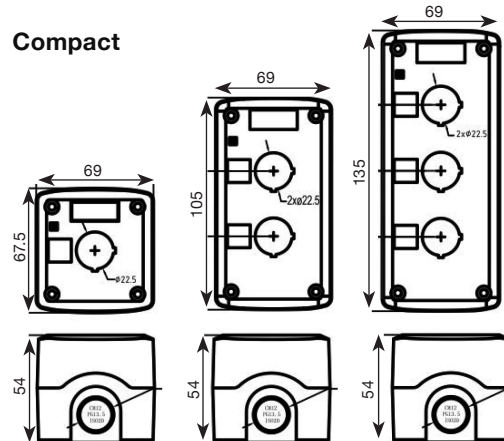

Compact

UNIVERSAL ENCLOSURES

HAND HELD CASES

HEAVY DUTY ENCLOSURES

DIN RAIL ENCLOSURES

INTERFACE SUPPORTS

ELECTRICAL ENCLOSURES

DIECAST & METAL ENCLOSURES

DESKTOP & INSTRUMENT CASES

MULTI-PURPOSE & POTTING BOXES

19" ENCLOSURES

19" CABINETS

DEVELOPMENT BOARD ENCLOSURES

CUSTOM SIZED ENCLOSURES

FSPT/ CUSTOM SERVICES